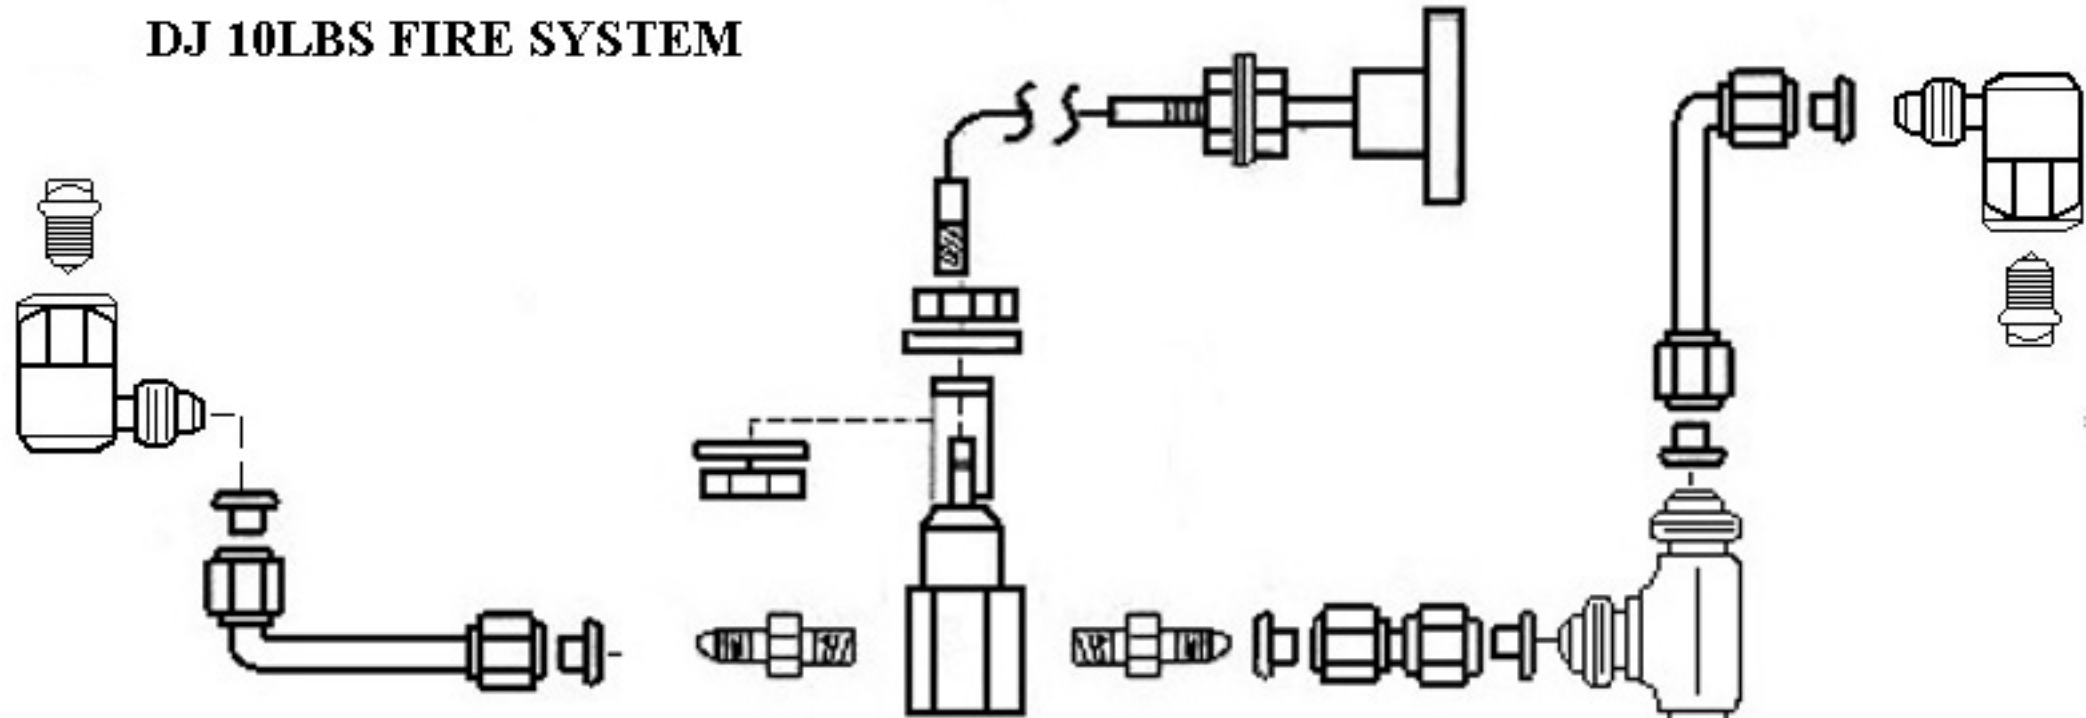

DJ 10LBS FIRE SYSTEM

DOT
SFI
17-1

800/576-7661

www.DragParts.com