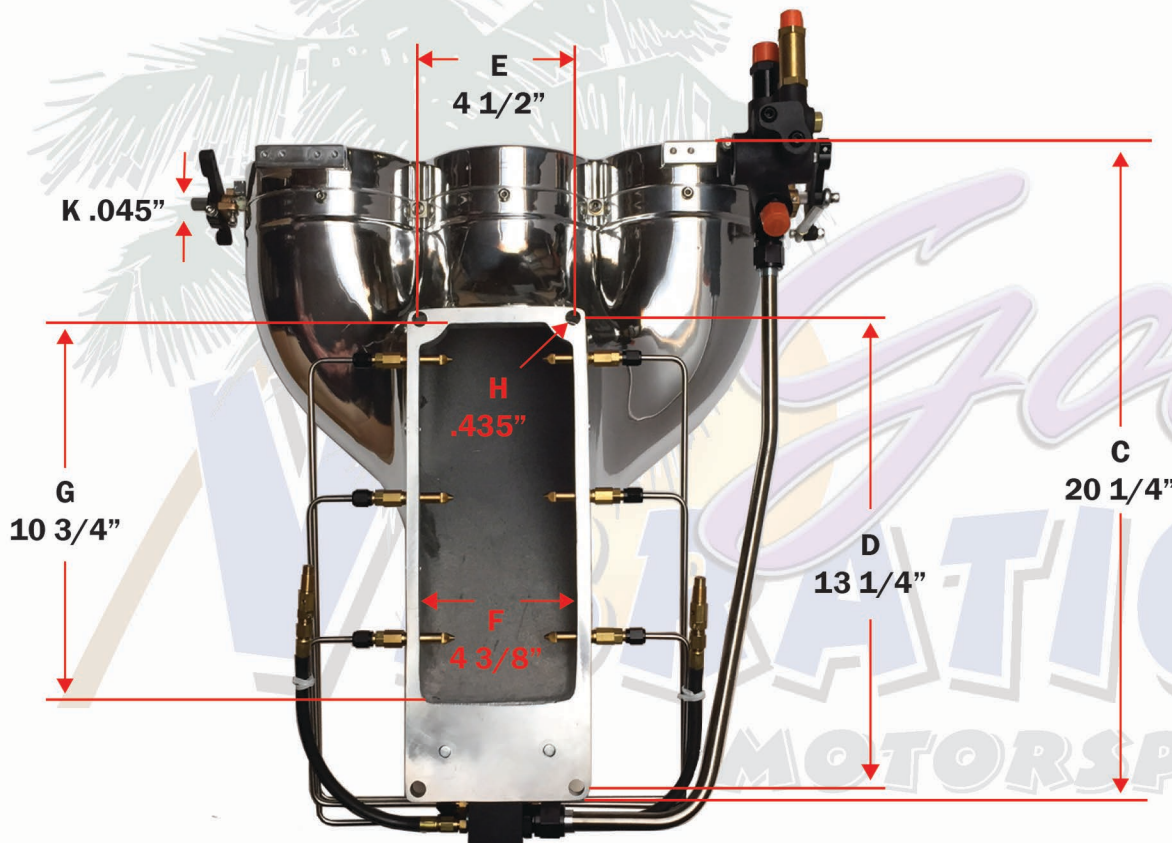

A	OVERALL WIDTH	22 1/4"
B	CASTING WIDTH	19 1/4"
C	LENGTH	20 1/4"
D	BOLT CENTER LENGTH	13 1/4"
E	BOLT CENTER WIDTH	4 1/2"
F	OUTLET WIDTH	4 3/8"
G	OUTLET LENGTH	10 3/4"
H	BOLT HOLE DIAMETER	.435"
I	OVERALL HEIGHT	8 3/8"
J	BUTTERFLY DIAMETER	.550"
K	BUTTERFLY SHAFT DIA.	.045"